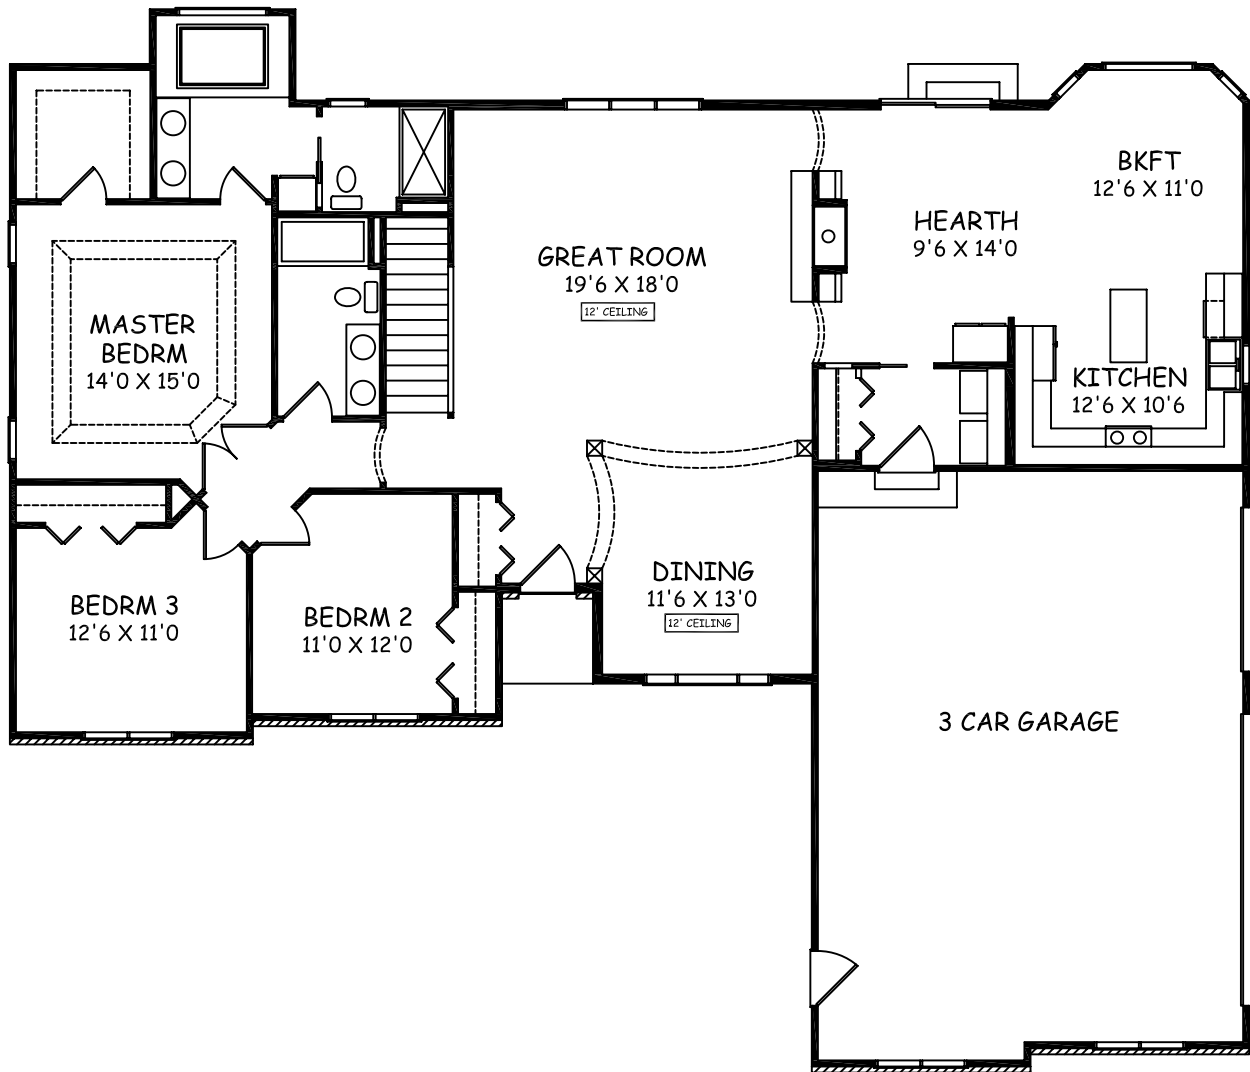

# MODIFIED DRAKE

LOT 29 DEERFIELD ESTATES

2016 SQFT

SCHEMATIC MAY VARY FROM ACTUAL PRINT